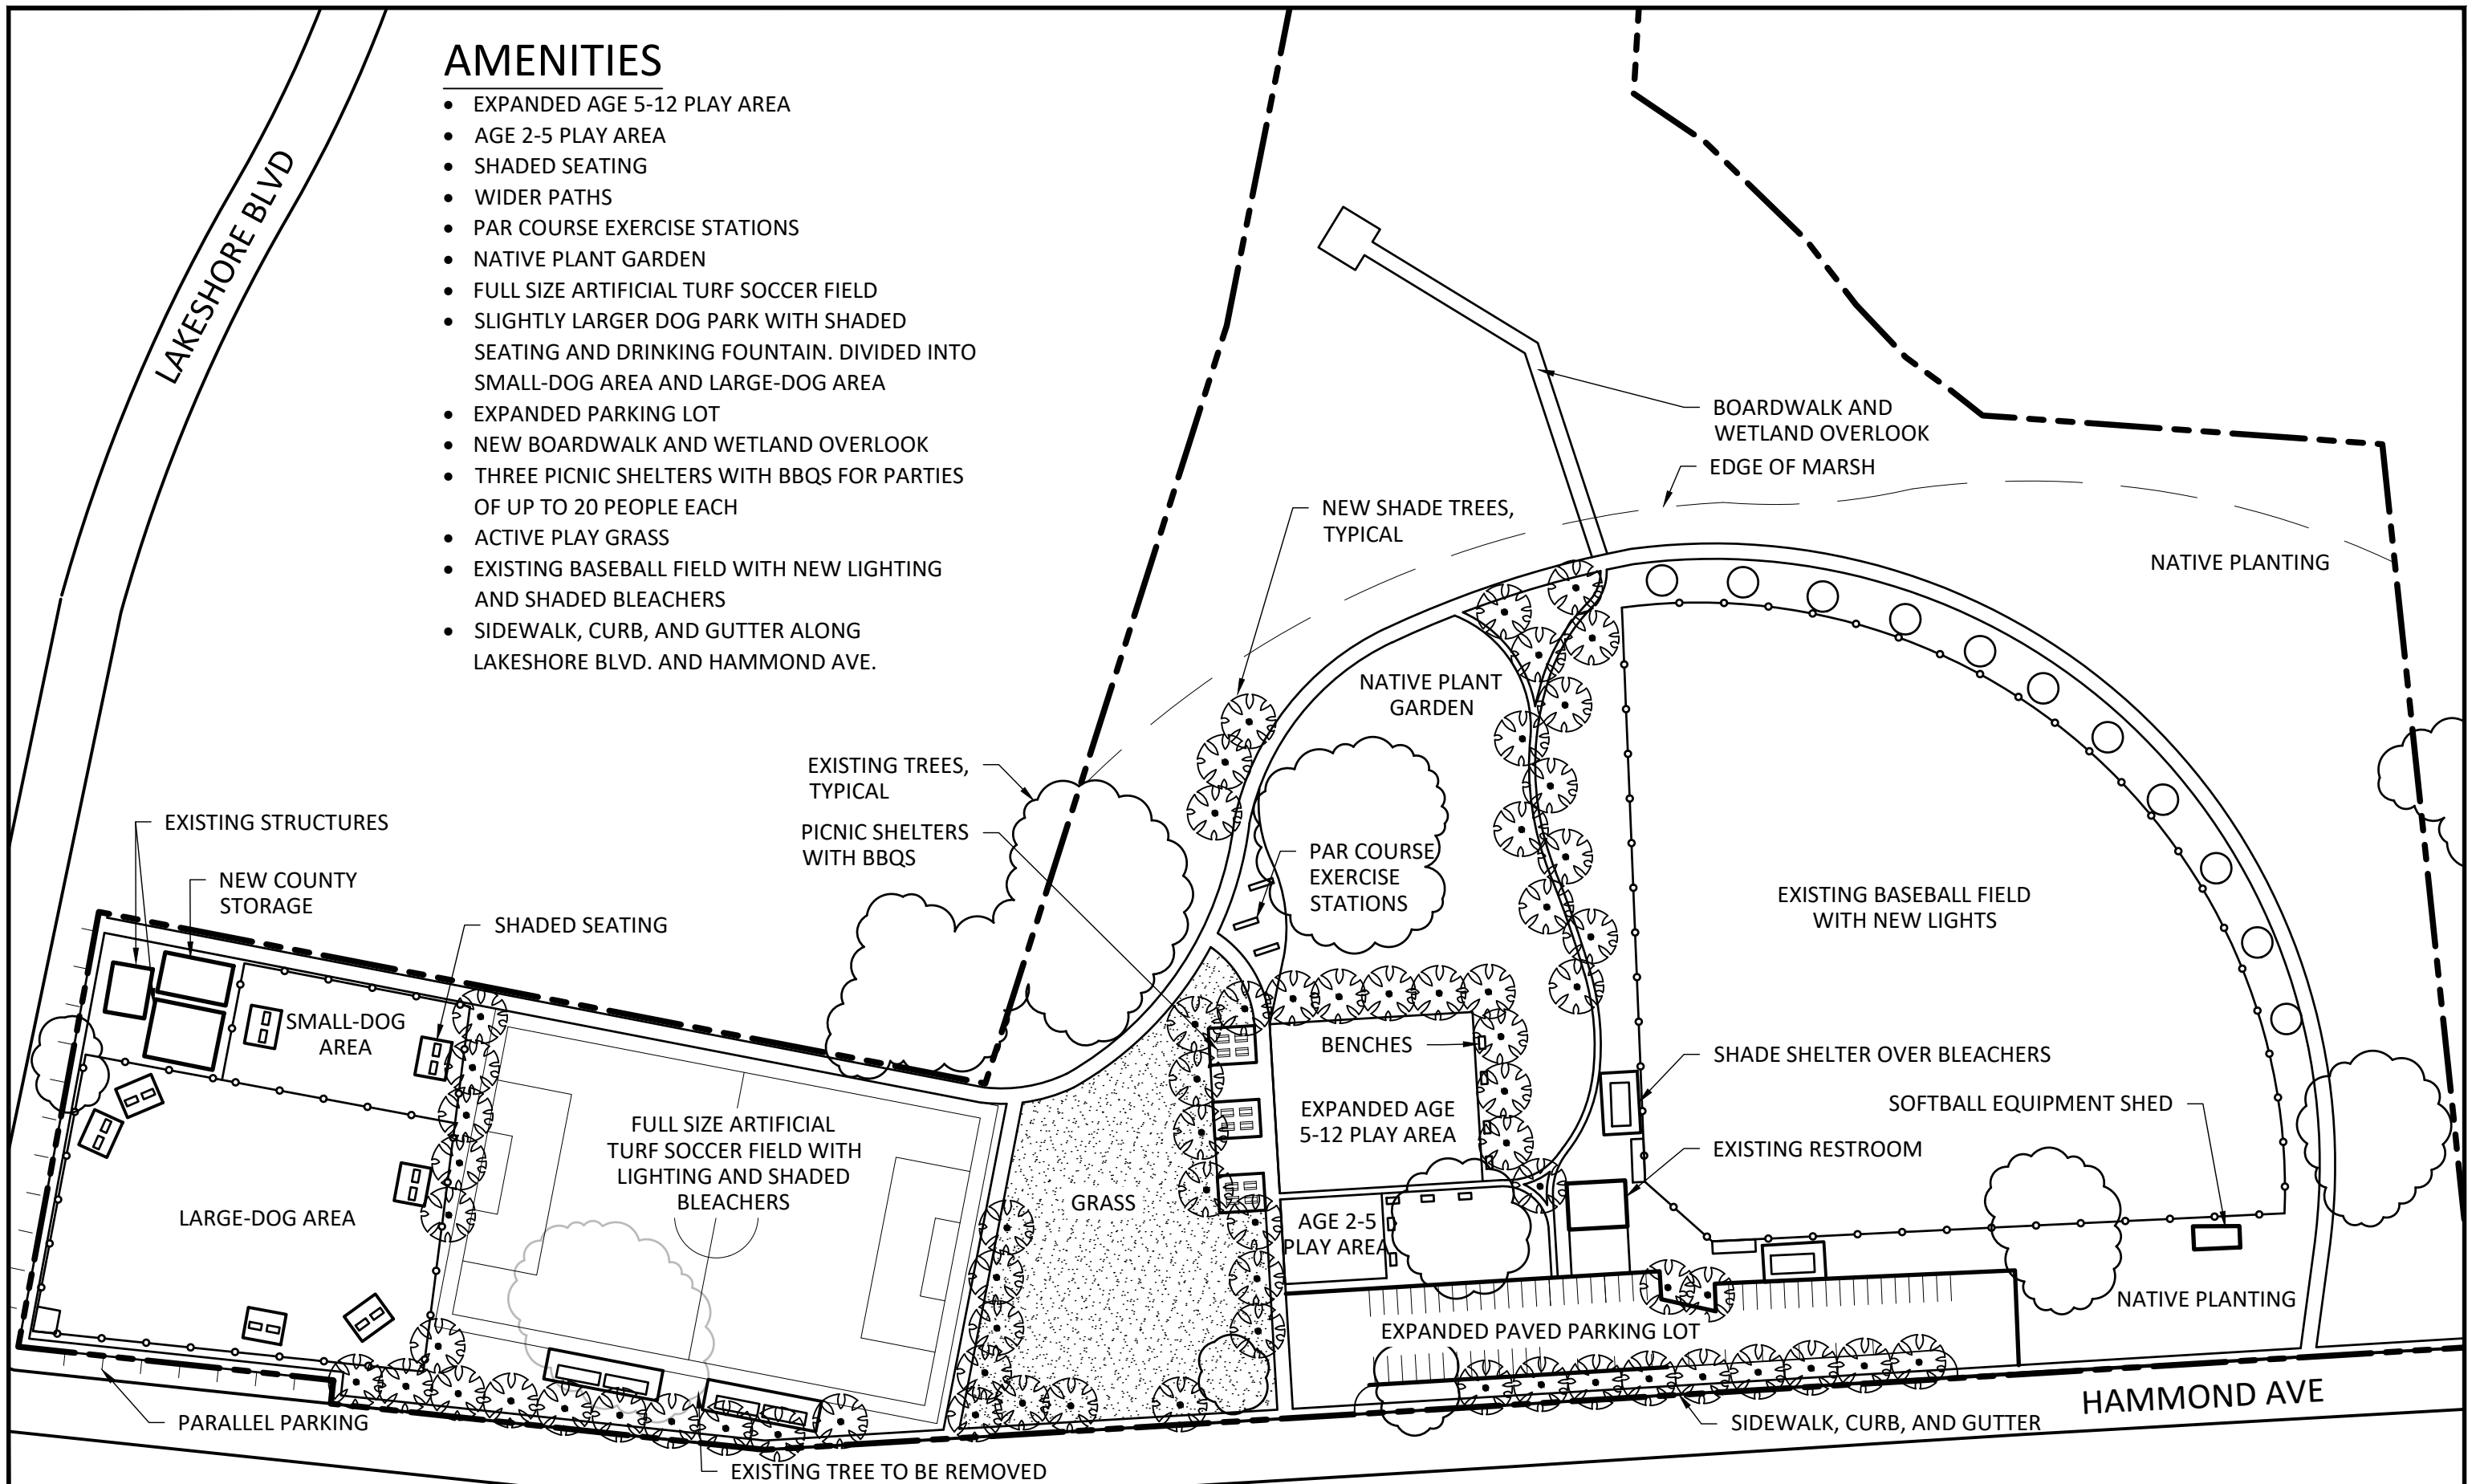

# AMENITIES

- EXPANDED AGE 5-12 PLAY AREA
- AGE 2-5 PLAY AREA
- SHADED SEATING
- WIDER PATHS
- PAR COURSE EXERCISE STATIONS
- NATIVE PLANT GARDEN
- FULL SIZE ARTIFICIAL TURF SOCCER FIELD
- SLIGHTLY LARGER DOG PARK WITH SHADED SEATING AND DRINKING FOUNTAIN. DIVIDED INTO SMALL-DOG AREA AND LARGE-DOG AREA
- EXPANDED PARKING LOT
- NEW BOARDWALK AND WETLAND OVERLOOK
- THREE PICNIC SHELTERS WITH BBQS FOR PARTIES OF UP TO 20 PEOPLE EACH
- ACTIVE PLAY GRASS
- EXISTING BASEBALL FIELD WITH NEW LIGHTING AND SHADED BLEACHERS
- SIDEWALK, CURB, AND GUTTER ALONG LAKESHORE BLVD. AND HAMMOND AVE.

# AMENITIES

- PLAZA WITH PAR COURSE EQUIPMENT, MAIN PLAY AREA, TOT LOT AND THREE PICNIC SHELTERS FOR PARTIES OF UP TO 20 PEOPLE EACH
- PLAY POCKETS: SMALL PLAY AREAS AND PAR COURSE EQUIPMENT. ONE PLAY POCKET WILL INCLUDE A ZIPLINE
- SKATE PARK
- PICKLEBALL/TENNIS COURTS
- BASKETBALL COURTS
- EXISTING BASEBALL FIELD WITH NEW LIGHTS AND SHADED BLEACHERS
- MORE PATHS
- NATIVE PLANT GARDEN
- EXPANDED DOG PARK WITH SHADED SEATING AND DRINKING FOUNTAIN
- WETLAND OVERLOOK
- ACTIVE PLAY GRASS AREA
- EXPANDED PAVED PARKING LOT
- MORE TREES