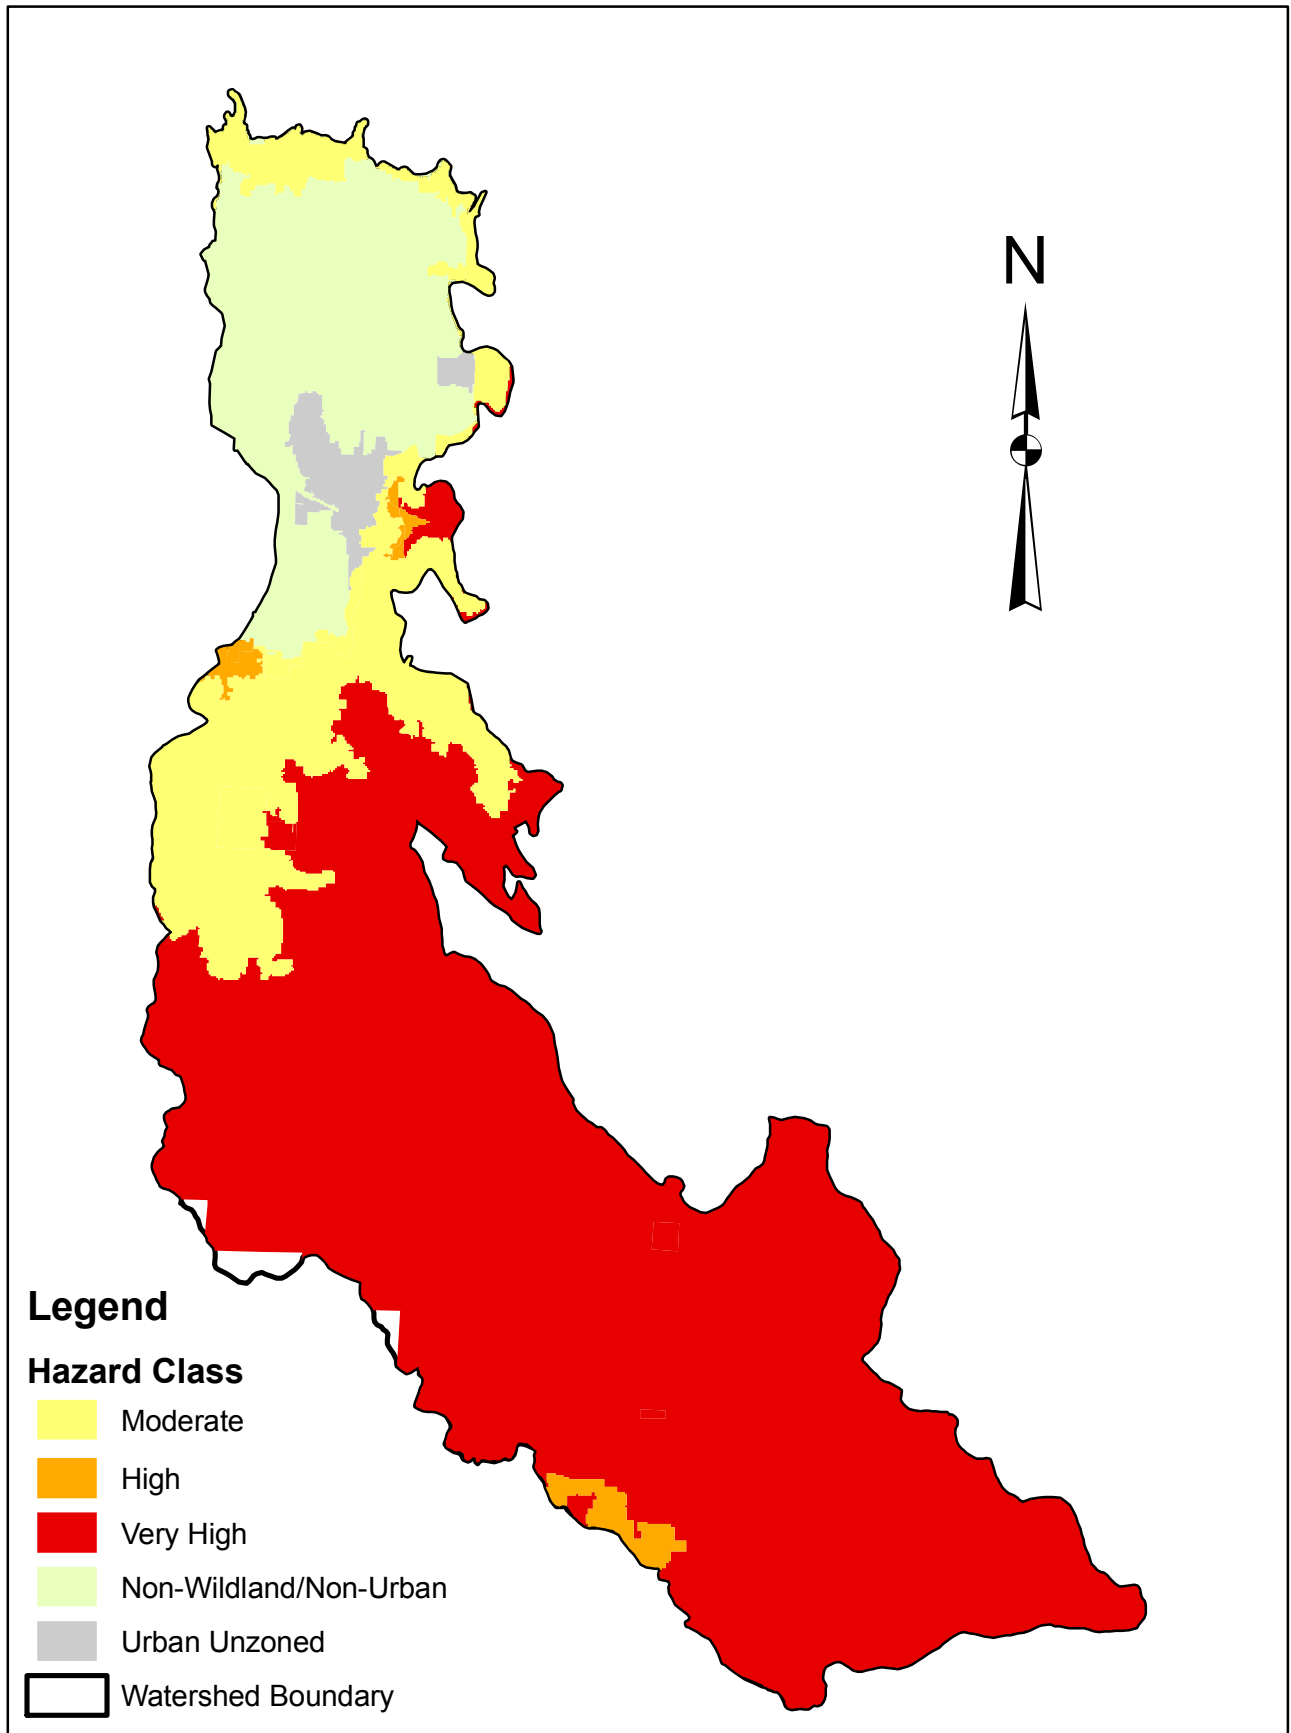

Plate 14. Kelsey Creek Watershed Fire Hazard

Legend

Hazard Class

-  Moderate
-  High
-  Very High
-  Non-Wildland/Non-Urban
-  Urban Unzoned
-  Watershed Boundary